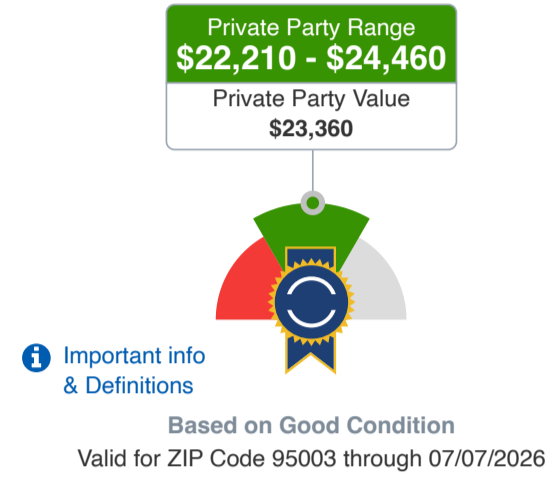

Advertisement

My Car's Value

2017 Ram 1500 Crew Cab Night Pickup 4D 5 1/2 ft 4.6 ★ (533 Ratings) [Write a Review](#)
VIN: 1C6RR7MT3HS761025

Values ▲ Recall Alerts (26)

Your Offers and Values

- **Trade or Sell to Dealer**
- **Sell It Myself Privately**
- **Sell to Kelley Blue Book**

Car Saved Share This Value

Fastest
Sell or trade your car with an Instant Cash Offer and skip the wait and the guesswork.

Your Offer to Trade or Sell to a Dealer Not Available

Why is Kelley Blue Book® Instant Cash Offer not available?
Some possible reasons include, but are not limited to...

- Market volatility
- Lack of market data
- Low value due to age or condition

Private Party And Trade-In Ranges

☒ Private Party ☐ Trade-In

- Don't overpay for car insurance. [Get a policy built just for you.](#)
- Sell your car on Autotrader. [List it quickly and securely.](#)

Recall Information

▲ **26 safety recalls** found for cars like yours.

☒ VIN ☐ License Plate

Enter your 17-digit VIN
1C6RR7MT3HS761025

[See If Your Car Is Affected](#)

[Where do I find my VIN?](#)

Donate Your Car

Your Donation Benefits One of 3,500+ Nonprofits Nationwide

[Donate Your Vehicle](#)

Start the Trade-in Process Online

Your Trade-In:
2017 Ram 1500 Crew Cab
[Change Vehicle](#)

Choose up to 3 dealers [Change ZIP Code](#)

Compare prices from three local dealers.

- ☐ **Santa Cruz VW Chrysler Dodge Jeep RAM**
  1616 Soquel Ave
  Santa Cruz, CA 95062
- ☐ **Watsonville Chrysler Dodge Jeep RAM**
  555 Auto Center Dr
  Watsonville, CA 95076
- ☐ **Gilroy Chrysler Dodge Jeep Ram**
  455 Automall Dr
  Gilroy, CA 95020
  17 miles away